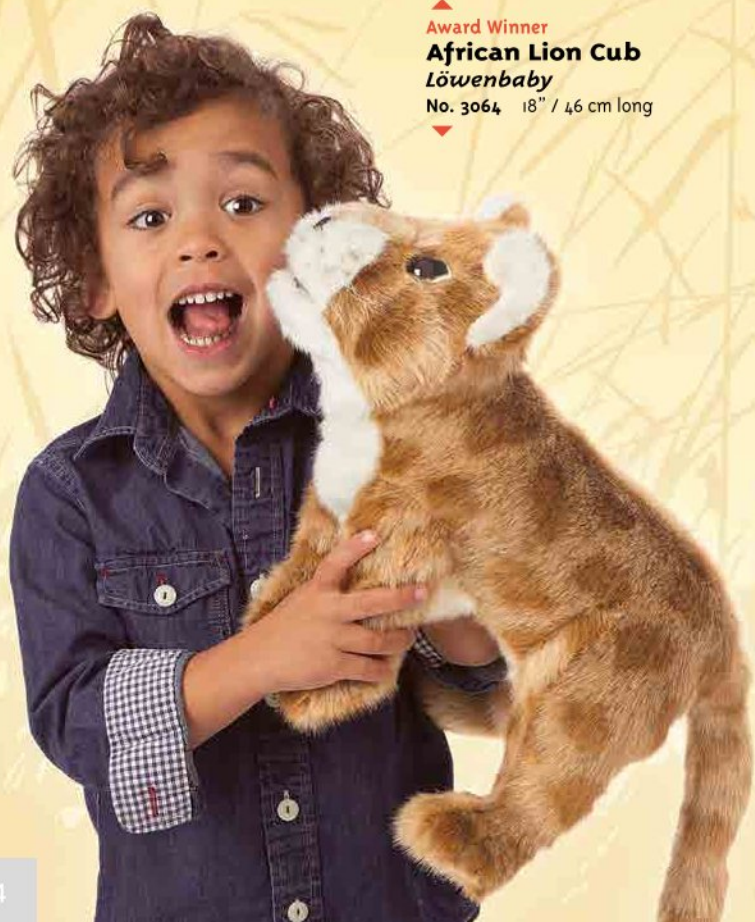

### Basset Hound

*Basset*

No. 2919 16" / 40 cm long

Stage Puppet  
**Ostrich** ▶  
*Vogel Strauß*  
No. 2872  
17" / 43 cm tall

New

Stage Puppet  
**Leopard Cub** ▶  
*Leopardenjungen*  
No. 3212  
14" / 36 cm tall

Stage Puppet  
**Emu** ▶  
No. 3184  
16" / 41 cm tall

▲ Award Winner  
**African Lion Cub**  
*Löwenbaby*  
No. 3064 18" / 46 cm long  
▼

▲  
**Leopard Cub**  
*Leoparden-Baby*  
No. 3176 18" / 46 cm long  
▼