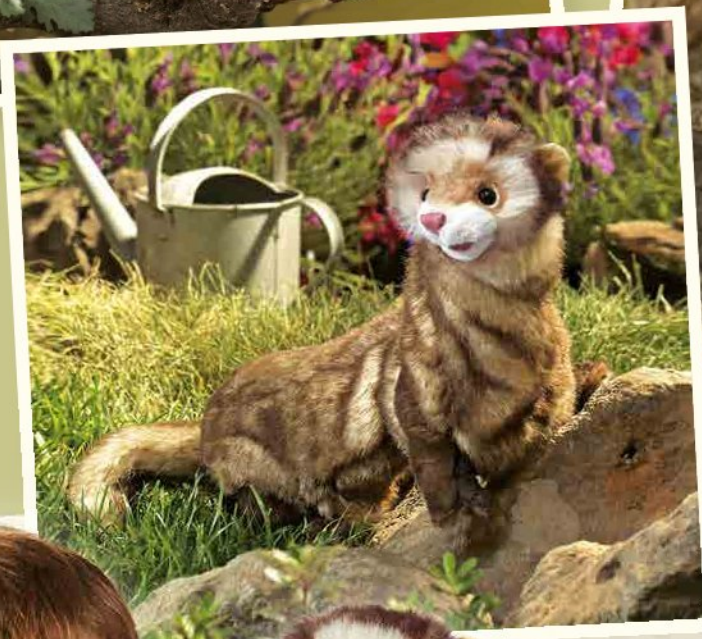

Ferret ▶
Frettchen

No. 2843
25" / 63 cm long
Additional rear pocket.

FOLKMANIS
Puppets
Since 1976

Chipmunk
Streifenhörnchen

No. 3183
8" / 20 cm tall