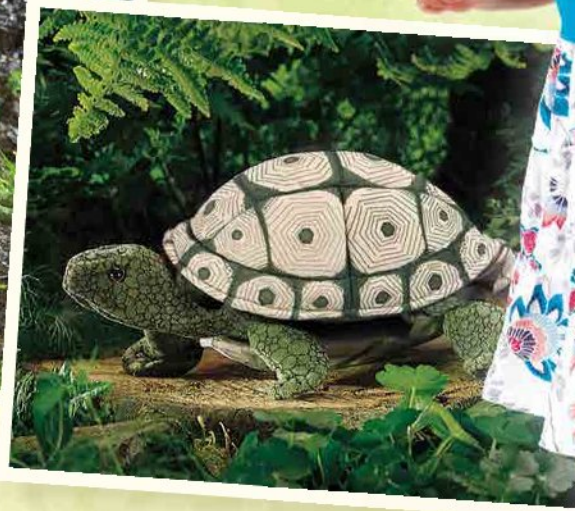

▶ **Turtleneck Turtle**  
*Schildkröte mit  
Rollkragen*  
No. 2881 12" / 30 cm tall  
Does not stand alone as shown.

▶ **mini Tortoise**  
*mini Schildkröte*  
No. 2778 6" / 15 cm long

▶ **Award Winner**  
**Little Turtle**  
*Kleine Schildkröte*  
No. 2968 7" / 18 cm tall

**Award Winner**  
**Turtle**  
*Schildkröte*  
 No. 2021 13" / 33 cm long  
 Pulls into shell.

**mini Turtle** ▶  
*mini Schildkröte*  
 No. 2732  
 6" / 15 cm long

**Baby Turtle** ▶  
*Kleine Schildkröte*  
 No. 2521 10" / 25 cm long  
 Pulls into shell.

**Award Winner**  
**Funny Frog** ▶  
*Lustiger Frosch*  
 No. 3033 12" / 31 cm tall

**Award Winner**  
**Toad**  
*Kröte*  
 No. 3099 11" / 28 cm long

**Award Winner**  
**Tortoise**  
*Landschildkröte*  
 No. 2181 13" / 33 cm long  
 Pulls into shell.