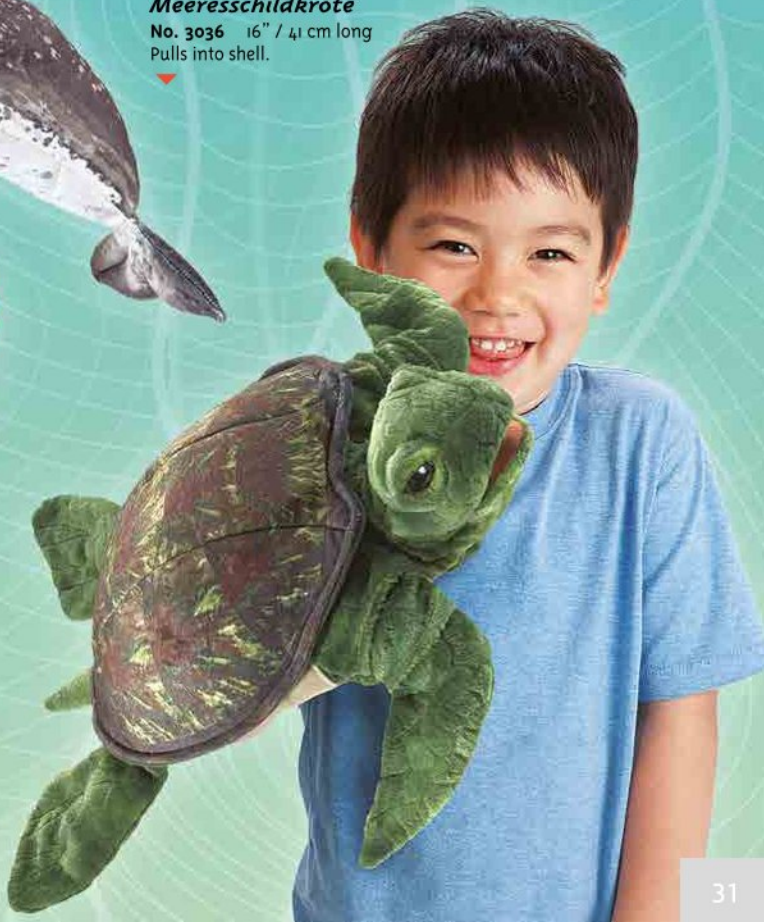

**mini Hermit Crab** ▽  
*mini*  
*Einsiedlerkrebs*  
 No. 2786  
 3" / 7,5 cm tall

**mini Narwhal** ▶  
*mini Narwal*  
No. 2796  
9" / 23 cm long

**mini Orca**  
No. 2779  
6" / 15 cm long

▶ **Award Winner**  
**Narwhal**  
*Narwal*  
No. 3105  
28" / 71 cm long

▶ **Award Winner**  
**Sea Turtle**  
*Meeresschildkröte*  
No. 3036 16" / 41 cm long  
Pulls into shell.

Videoclip:

▲ **Blue Whale**  
*Blauwal*  
No. 3182  
27" / 69 cm long

▲ **mini Shark**  
*mini Hai*  
No. 2777  
8,5" / 22 cm long