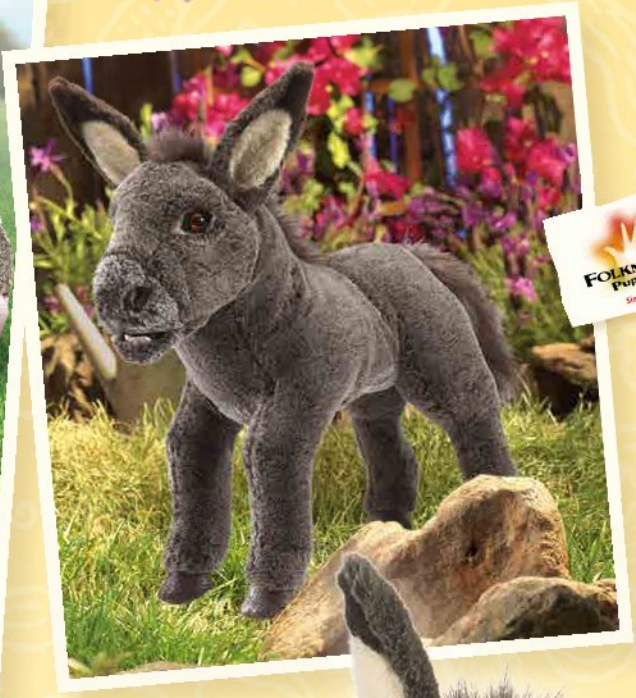

▶ Barred  
Rock Rooster  
Hahn  
No. 3189  
12" / 30 cm tall

▶ Duck ▶  
Ente  
No. 3187 13" / 32 cm long

**Award Winner**  
**Little Pig** ▶  
*Kleines Schwein*  
 No. 2967 8" / 20 cm tall

**Award Winner**  
**mini**  
**Winged Piglet**  
*mini Schwein mit Flügeln*  
 No. 2685 3.5" / 9 cm long  
 Magnet in snout.

**Award Winner**  
**Piglet**  
*Ferkel*  
 No. 2949 15" / 38 cm tall  
 Does not stand alone  
 as shown.

**Crow**  
*Krähe*  
 No. 3209 8" / 20 cm tall  
 Does not stand alone as shown.

**mini**  
**Horse**  
*mini Pferd*  
 No. 2793  
 5" / 13 cm tall

**New**

**Flying Pig ▶**

*Schwein mit Flügeln*  
No. 3120 20" / 51 cm long  
Moveable mouth, ears, wings & all four trotters.

**GRUNT!**

▲ **Award Winner**  
**Grunting Pig**  
*Grunzendes Schweinchen*  
No. 2991 14" / 36 cm long  
Grunting air-bag squeaker.