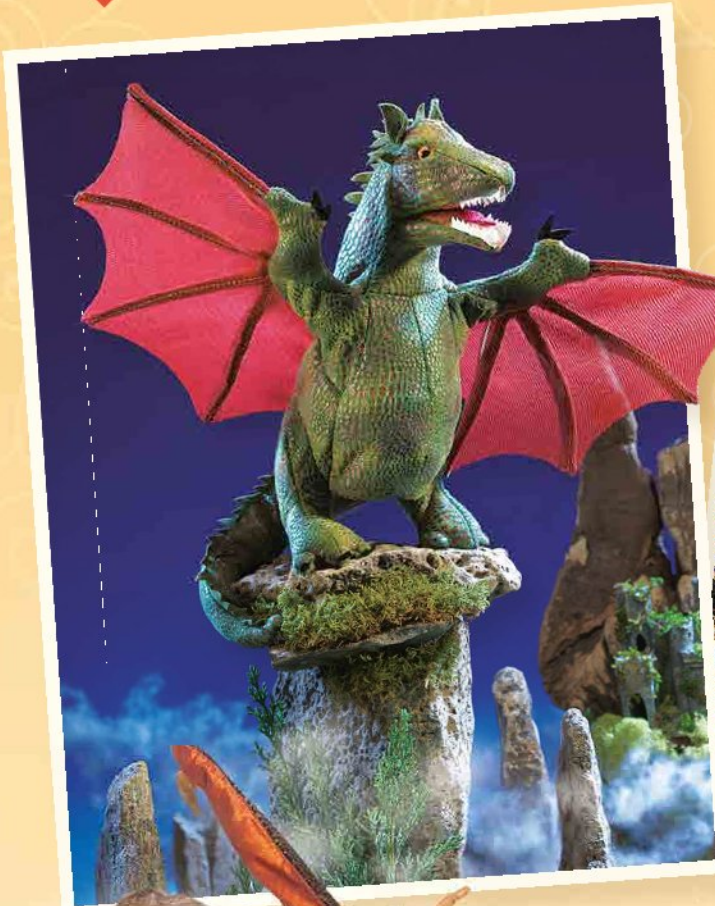

Award Winner
Winged Dragon
Drache mit Schwingen
No. 3051 9" / 23 cm tall

Award Winner
Blue Three-Headed Dragon
Dreiköpfiger Drachen, blau
No. 2387 10" / 25 cm tall

Award Winner
Black Dragon
Schwarzer Drache
No. 3069 24" / 61 cm tall
Draw-string animation
expands wings.