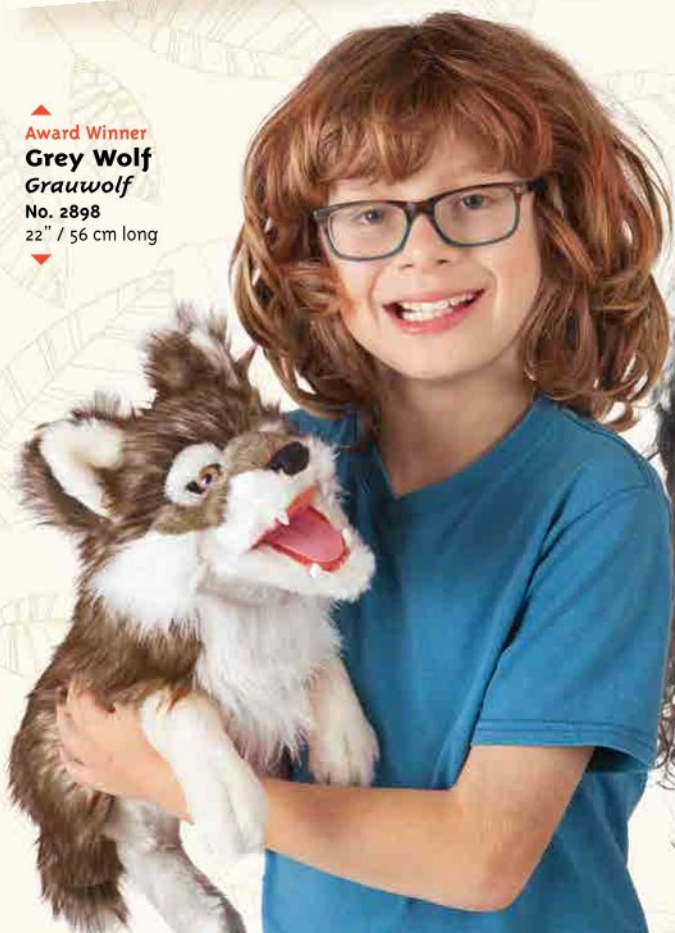

▶ **Award Winner**
Grey Wolf
Grauwolf
No. 2898
22" / 56 cm long