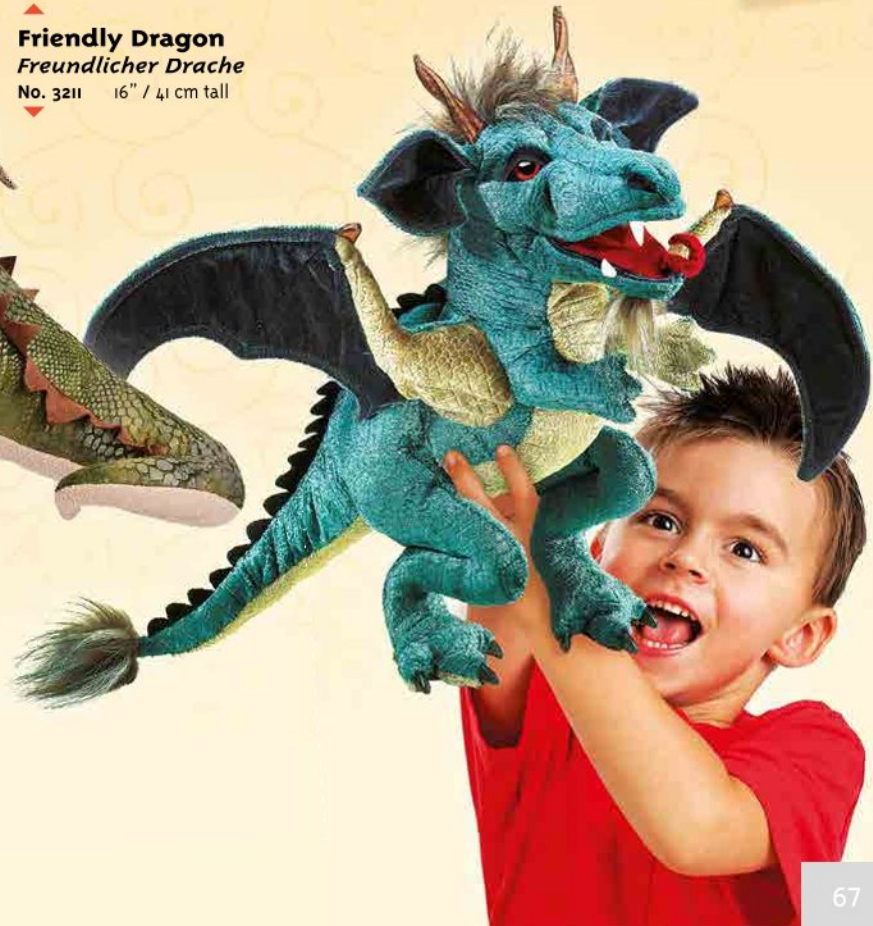

▲ **Award Winner**
Sky Dragon
Himmelsdrache
No. 2958
22" / 36 cm long

mini
◀ **Rosy Maple Moth**
mini Rosa Ahornmotte
No. 8007
11" / 28 cm wingspan