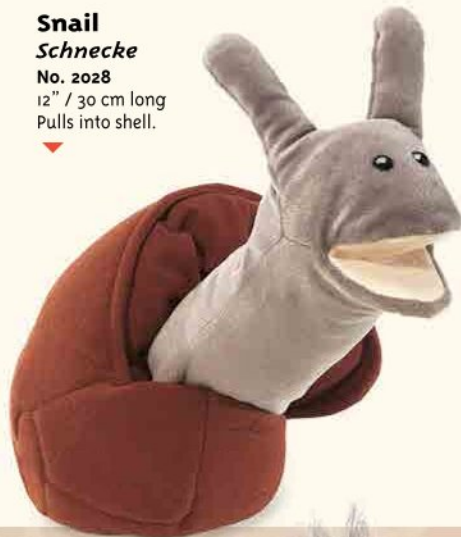

Snail
Schnecke
No. 2028
12" / 30 cm long
Pulls into shell.