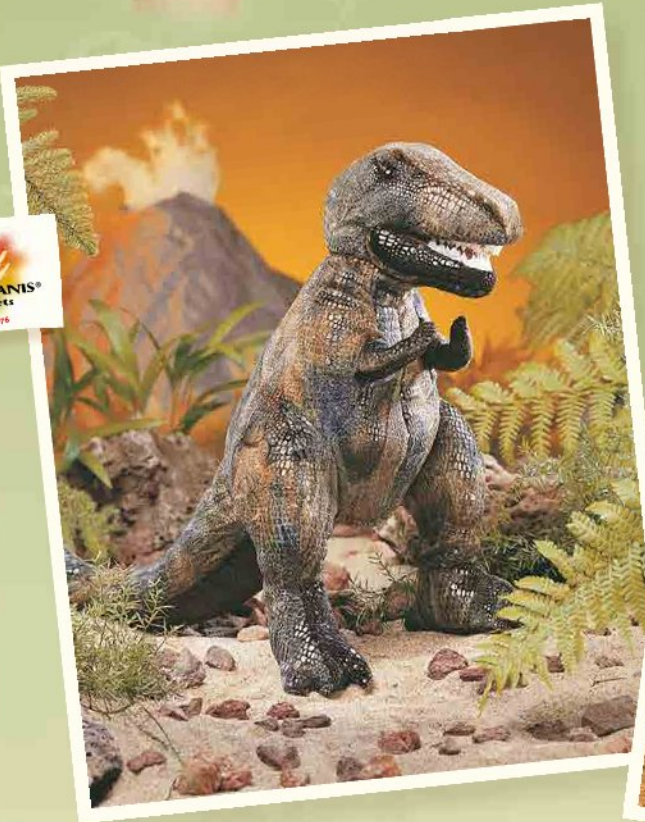

Award Winner
T-Rex
No. 2113 15" / 38 cm tall