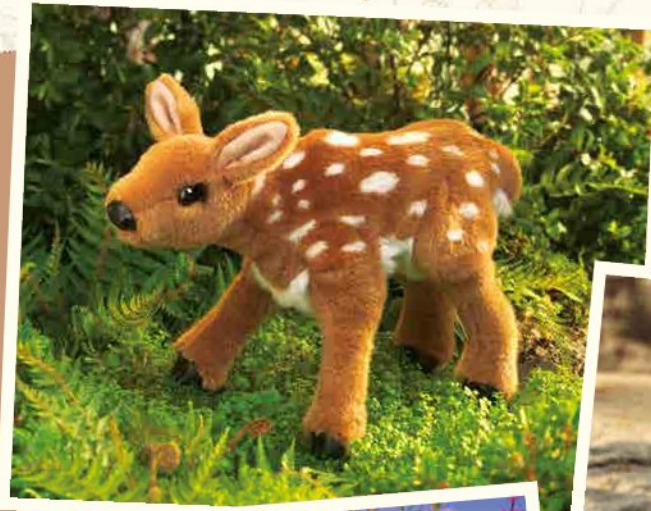

Fawn
Reh
No. 2573 13" / 33 cm long
Does not stand up alone as shown.