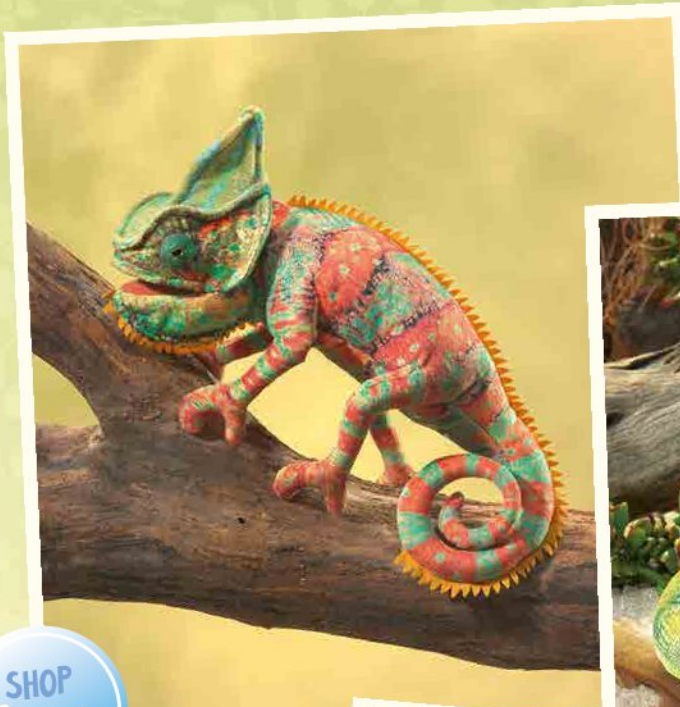

**Standing Tortoise** ▼  
*Schildkröte, stehend*  
 No. 3156  
 11" / 28 cm tall

**mini Frog**  
*mini Frosch*  
 No. 2761 6" / 15 cm long

**Award Winner**  
**Chameleon** ▶  
*Chamäleon*  
 No. 2215 18" / 45 cm long  
 Movable tongue and eyes.

**Award Winner**  
**Frilled Lizard**  
*Kragenechse*  
 No. 3046 18" / 46 cm long  
 Squeeze airbag to animate frill.

**Scarlet Macaw**  
*Ara-Pagagei*  
 No. 2362 25" / 63 cm tall  
*Adella, grandma*

**mini Chameleon**  
 No. 2794 6" / 15 cm long

**mini Collared Lizard**  
*mini Eidechse*  
 No. 2798  
 9" / 23 cm long

**mini Banana Slug** ▶  
*mini Bananenschnecke*  
 No. 8002 7" / 18 cm long  
 Weighted.