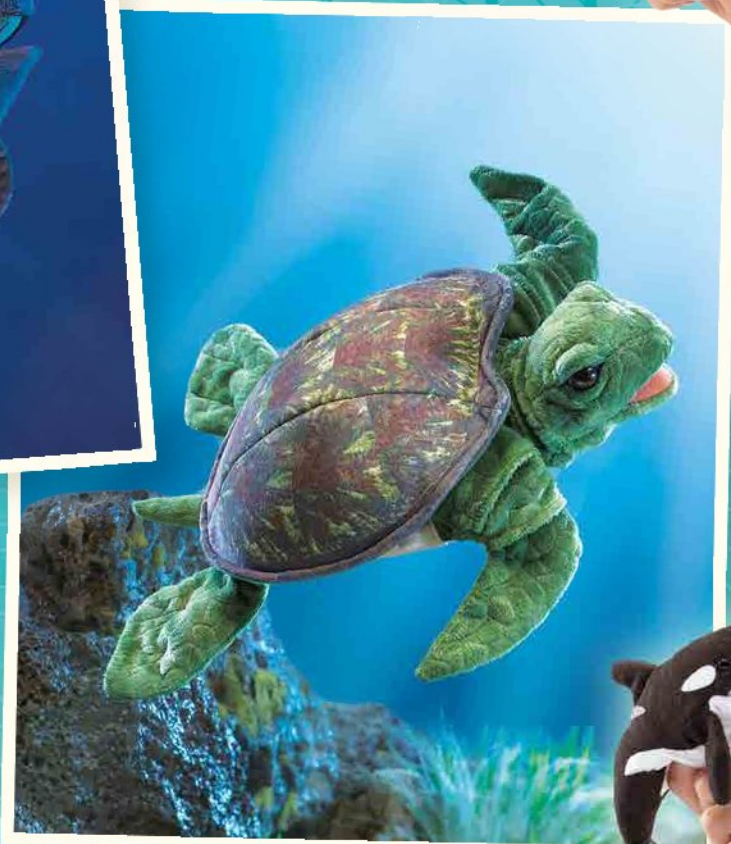

▶ **Award Winner**
Narwhal
Narwal
No. 3105
28" / 71 cm long

Videoclip: