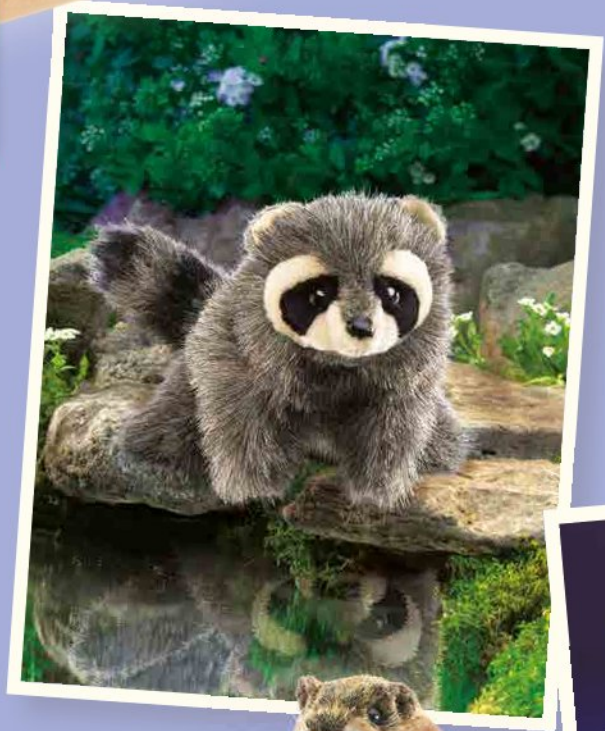

Skunk
Stinktief
No. 2250 15" / 38 cm long