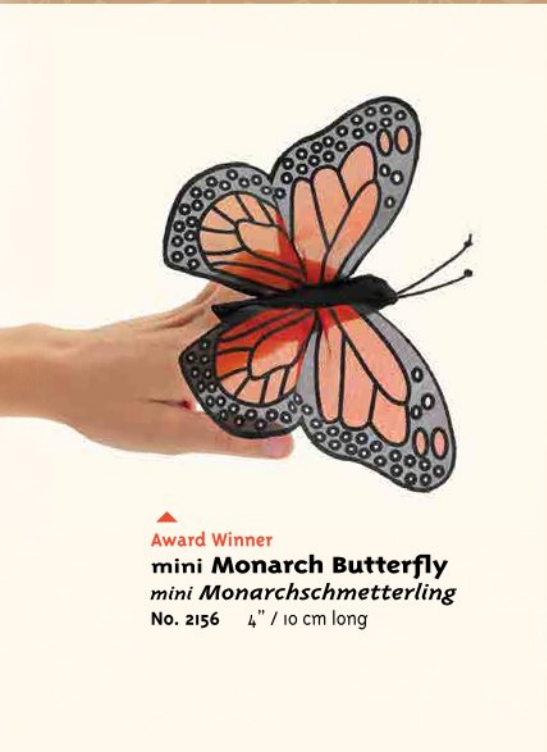

**Swallowtail Butterfly**  
*Schwabenschwanz Schmetterling*  
No. 3029 12" / 30 cm wingspan

**Snail**  
*Schnecke*  
No. 2028  
12" / 30 cm long  
Pulls into shell.

**Award Winner**  
**mini Monarch Butterfly**  
*mini Monarchschnmetterling*  
No. 2156 4" / 10 cm long