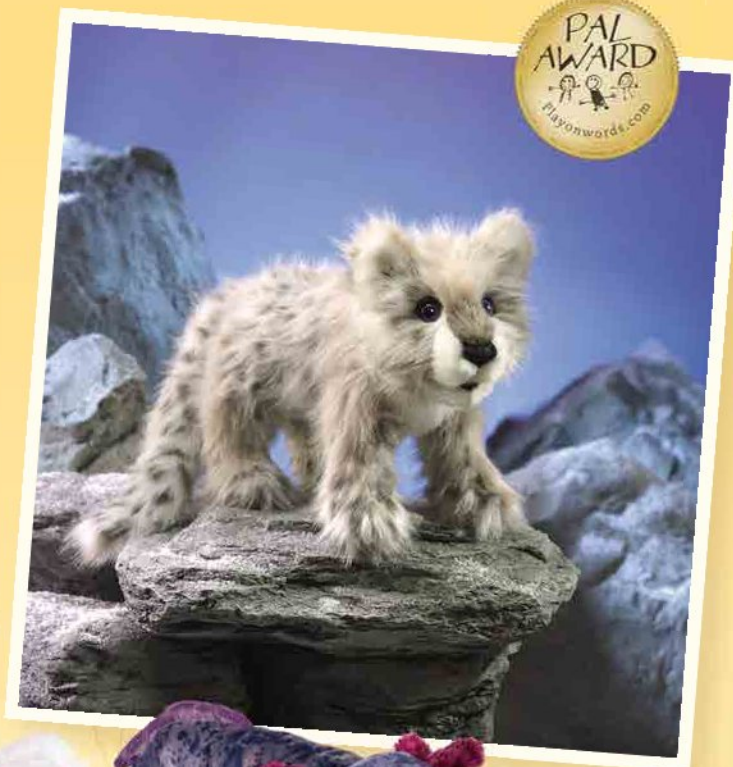

**mini
Rattlesnake**
mini Klapperschlange
No. 2789 5" / 13 cm Ø